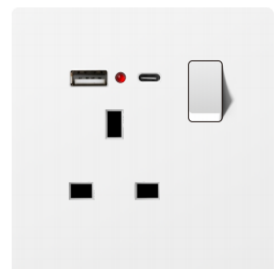

A6-051
45A DP switch + 13A socket w/neon

A6-052
2gang blank plate

T20 SERIES

Flat frameless design with large panel switch

White

T20 SERIES

A brand new large panel switch, whether creating modern, quiet or luxurious spaces, can bring unique and distinctive brilliance