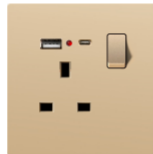

A6-005
Doorbell switch

A6-006
20A switch with neon

A6-007
45A switch with neon

A6-008
fan speed 500w

A6-009
Light dimmer
Light dimmer 500w
Light dimmer 1000w
Light dimmer 1500w

A6-010
13A socket

A6-011
13A switched socket with neon