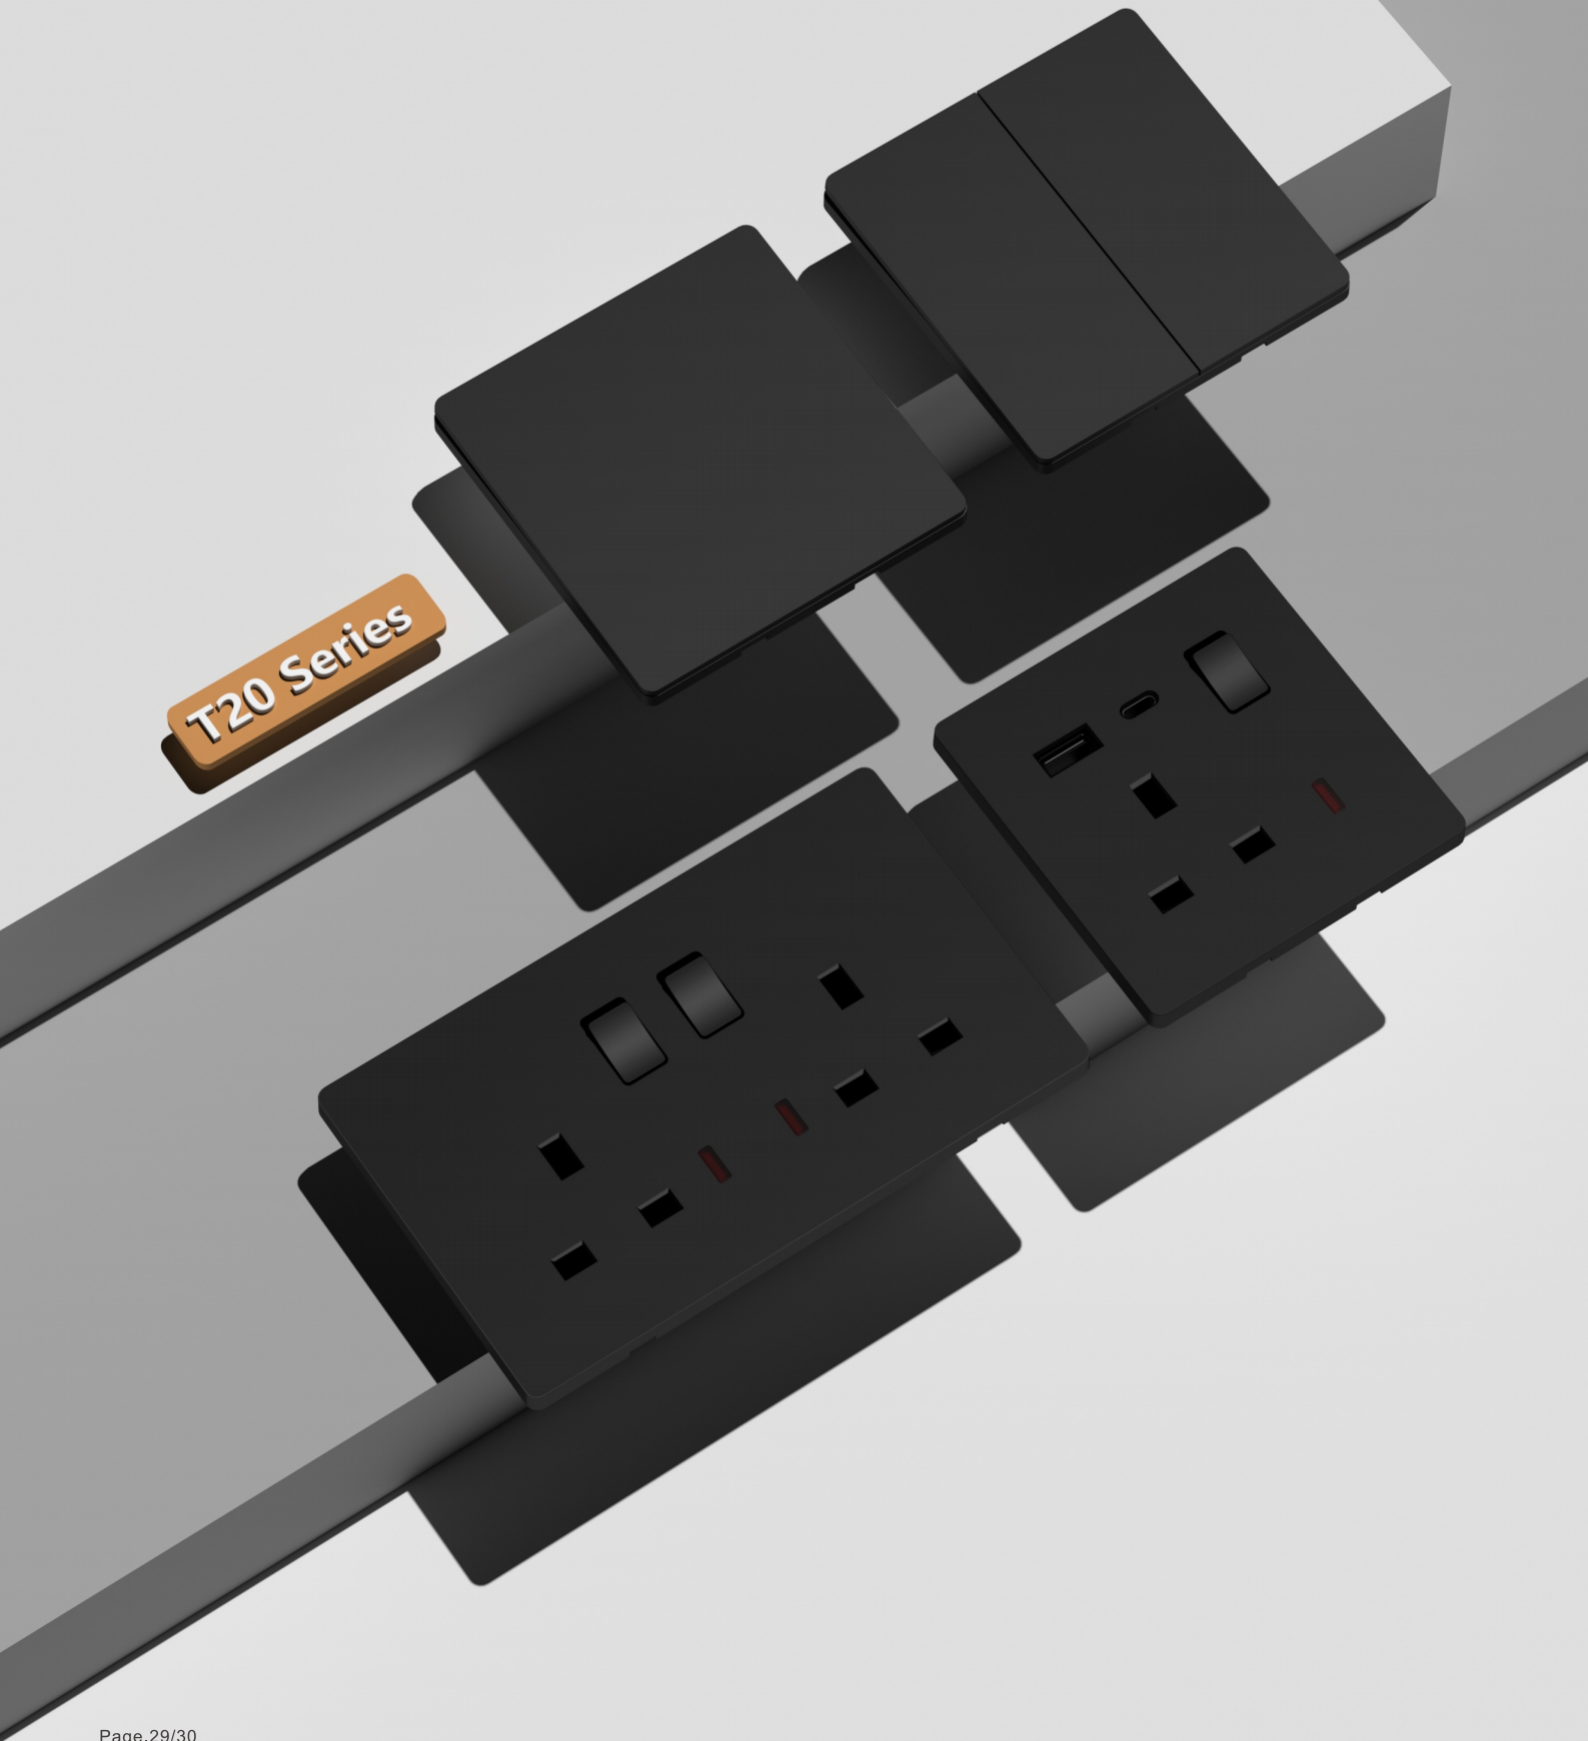

T20-051
45A DP switch + 13A socket w/neon

T20-052
2gang blank plate

T20 SERIES

Flat frameless design with large panel switch

■ Black

T20 SERIES

A brand new large panel switch, whether creating modern, quiet or luxurious spaces, can bring unique and distinctive brilliance