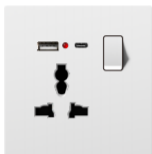

A6-012
13A switched socket
+ USB + Type-C

A6-013
13A switched socket with
neon+ 2USB

A6-014
MF switched socket

White-015
MF switched socket
with neon

A6-016
MF switched socket
+ USB + Type-C

A6-017
MF switched socket with
neon+ 2USB