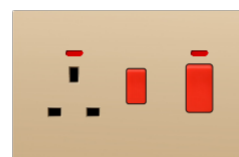

A6-046
2x3 pin MF switched socket with neon

A6-047
2x3 pin MF switched socket with
neon + USB+Type-c

A6-048
2x3 pin MF switched socket with
neon + 2USB

A6-049
2x5 pin MF switched socket with neon

A6-050
2x5 pin MF switched socket with
neon+ USB+Type-c