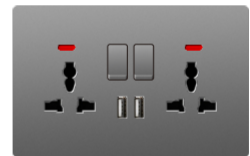

T20-048
2x3 pin MF switched socket with
neon + 2USB