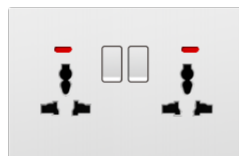

A6-041
13A switched socket with neon

A6-042
13A switched socket with neon

A6-043
13A switched socket with neon
+ USB+Type-c

A6-044
13A switched socket with neon
+2 USB

A6-045
2x3 pin MF switched socket with neon