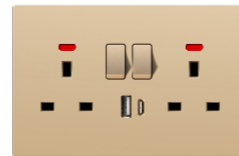

A6-043
13A switched socket with neon
+ USB+Type-c