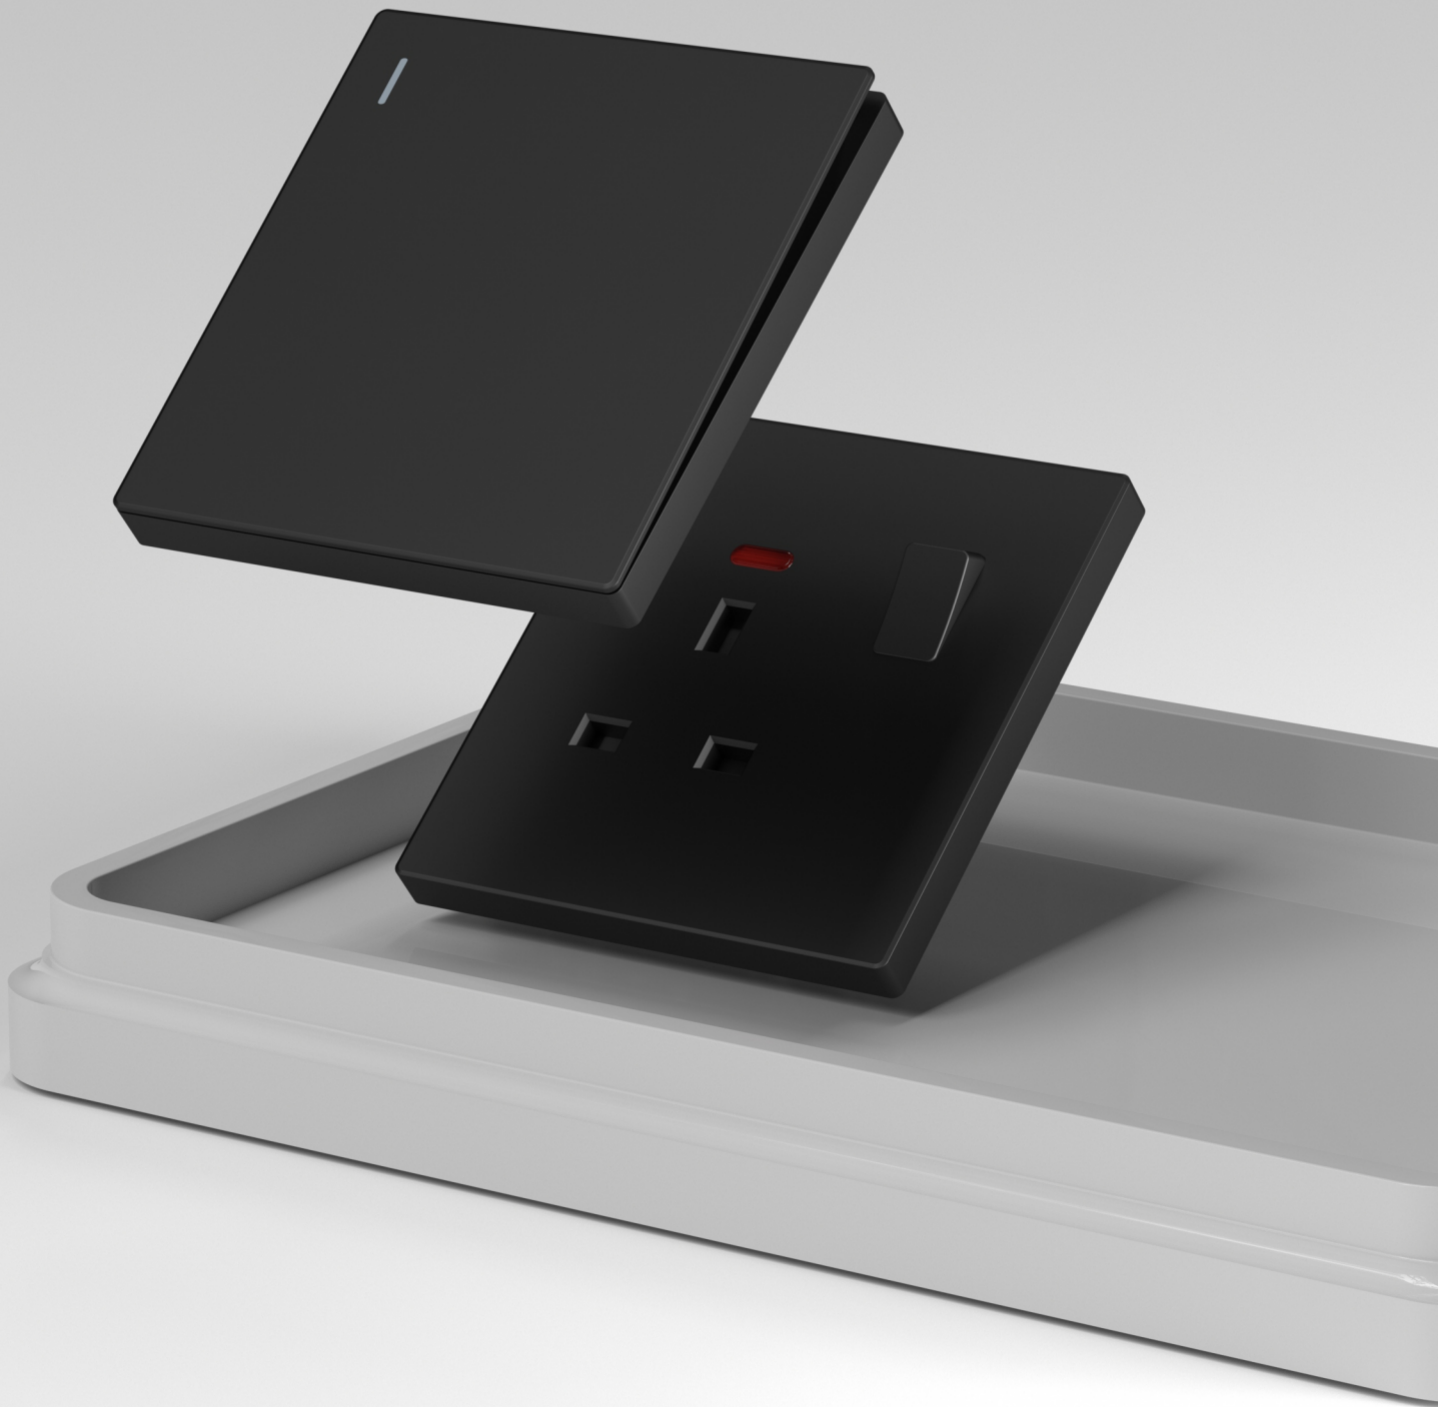

A6-051
45A DP switch + 13A socket w/neon

A6-052
2gang blank plate

A6 SERIES

Flat frameless design with large panel switch

■ Black

A6 SERIES

Cutting edge technology allows you to enjoy a high-quality life;
The latest creative products lead the design trend;