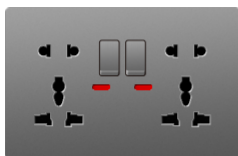

T20-049
2x5 pin MF switched socket with neon