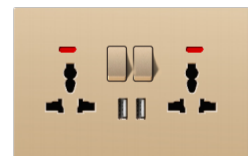

A6-048
2x3 pin MF switched socket with
neon + 2USB