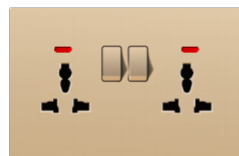

A6-041
13A switched socket with neon

A6-042
13A switched socket with neon

A6-043
13A switched socket with neon
+ USB+Type-c

A6-044
13A switched socket with neon
+2 USB

A6-045
2x3 pin MF switched socket with neon