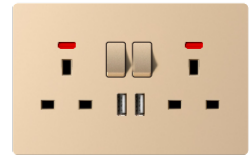

T20-044
13A switched socket with neon
+ 2 USB