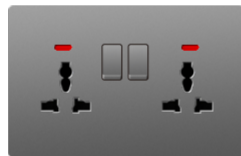

T20-042
13A switched socket with neon

T20-043
13A switched socket with neon
+ USB+Type-c

T20-044
13A switched socket with neon
+ 2 USB

T20-045
2x3 pin MF switched socket with neon

T20-046
2x3 pin MF switched socket with neon