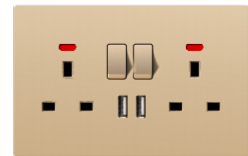

A6-041
13A switched socket with neon

A6-042
13A switched socket with neon

A6-043
13A switched socket with neon
+ USB+Type-c

A6-044
13A switched socket with neon
+2 USB

A6-045
2x3 pin MF switched socket with neon