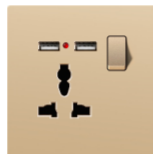

A6-012
13A switched socket
+ USB + Type-C

A6-013
13A switched socket with
neon+ 2USB

A6-014
MF switched socket

A6-015
MF switched socket
with neon

A6-016
MF switched socket
+ USB + Type-C

A6-017
MF switched socket with
neon+ 2USB