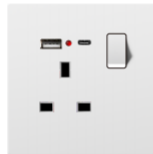

A6-005
Doorbell switch

A6-006
20A switch with neon

A6-007
45A switch with neon

A6-008
fan speed 500w

A6-009
Light dimmer
light dimmer 500w
light dimmer 1000w
light dimmer 1500w

A6-010
13A socket

A6-011
13A switched socket with neon