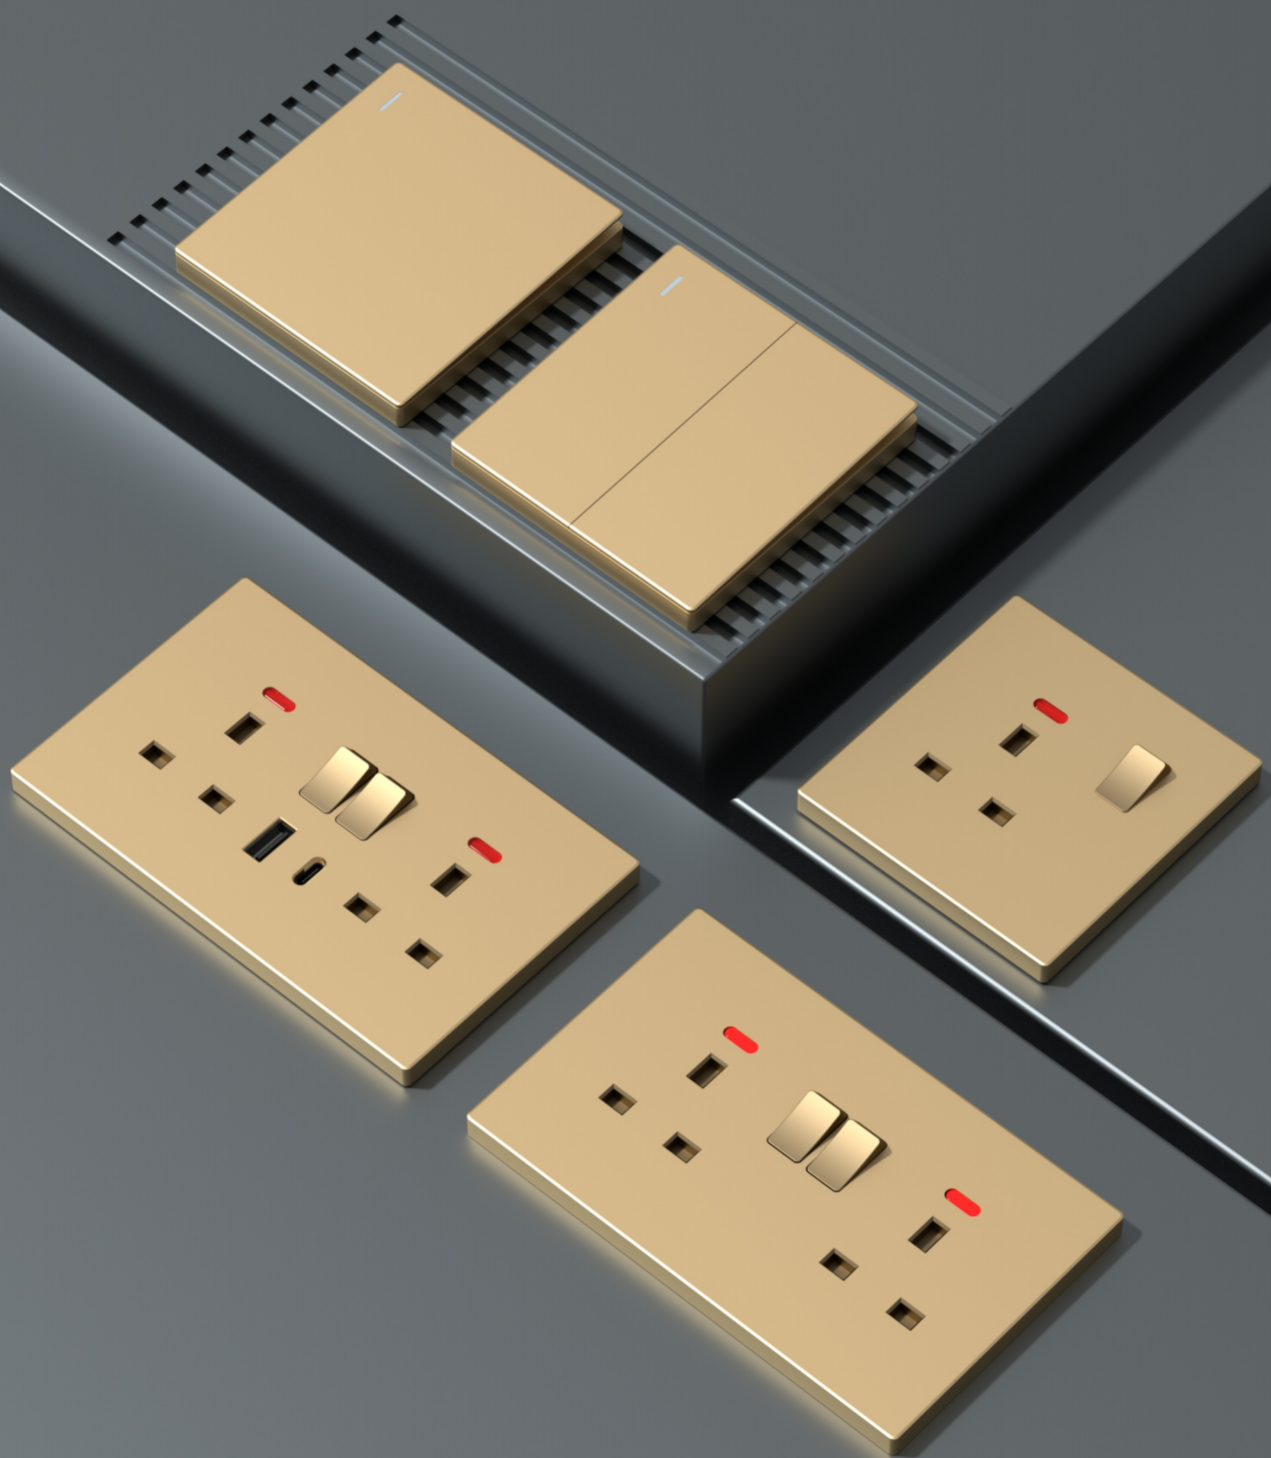

A6-051
45A DP switch + 13A socket w/neon

A6-052
2gang blank plate

A6 SERIES

Flat frameless design with large panel switch

■ Gold

A6 SERIES

Cutting edge technology allows you to enjoy a high-quality life;
The latest creative products lead the design trend;