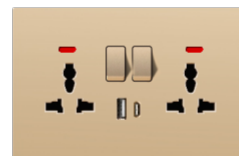

A6-047
2x3 pin MF switched socket with
neon + USB+Type-c