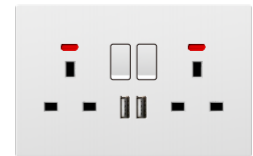

A6-044
13A switched socket with neon
+2 USB