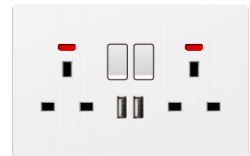

T20-044
13A switched socket with neon
+ 2 USB