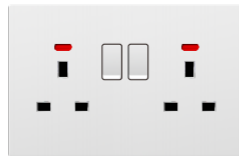

A6-042
13A switched socket with neon