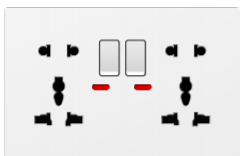

T20-049
2x5 pin MF switched socket with neon