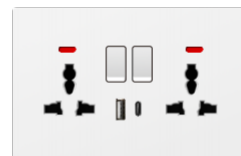

T20-042
13A switched socket with neon

T20-043
13A switched socket with neon
+ USB+Type-c

T20-044
13A switched socket with neon
+ 2 USB

T20-045
2x3 pin MF switched socket with neon

T20-046
2x3 pin MF switched socket with neon