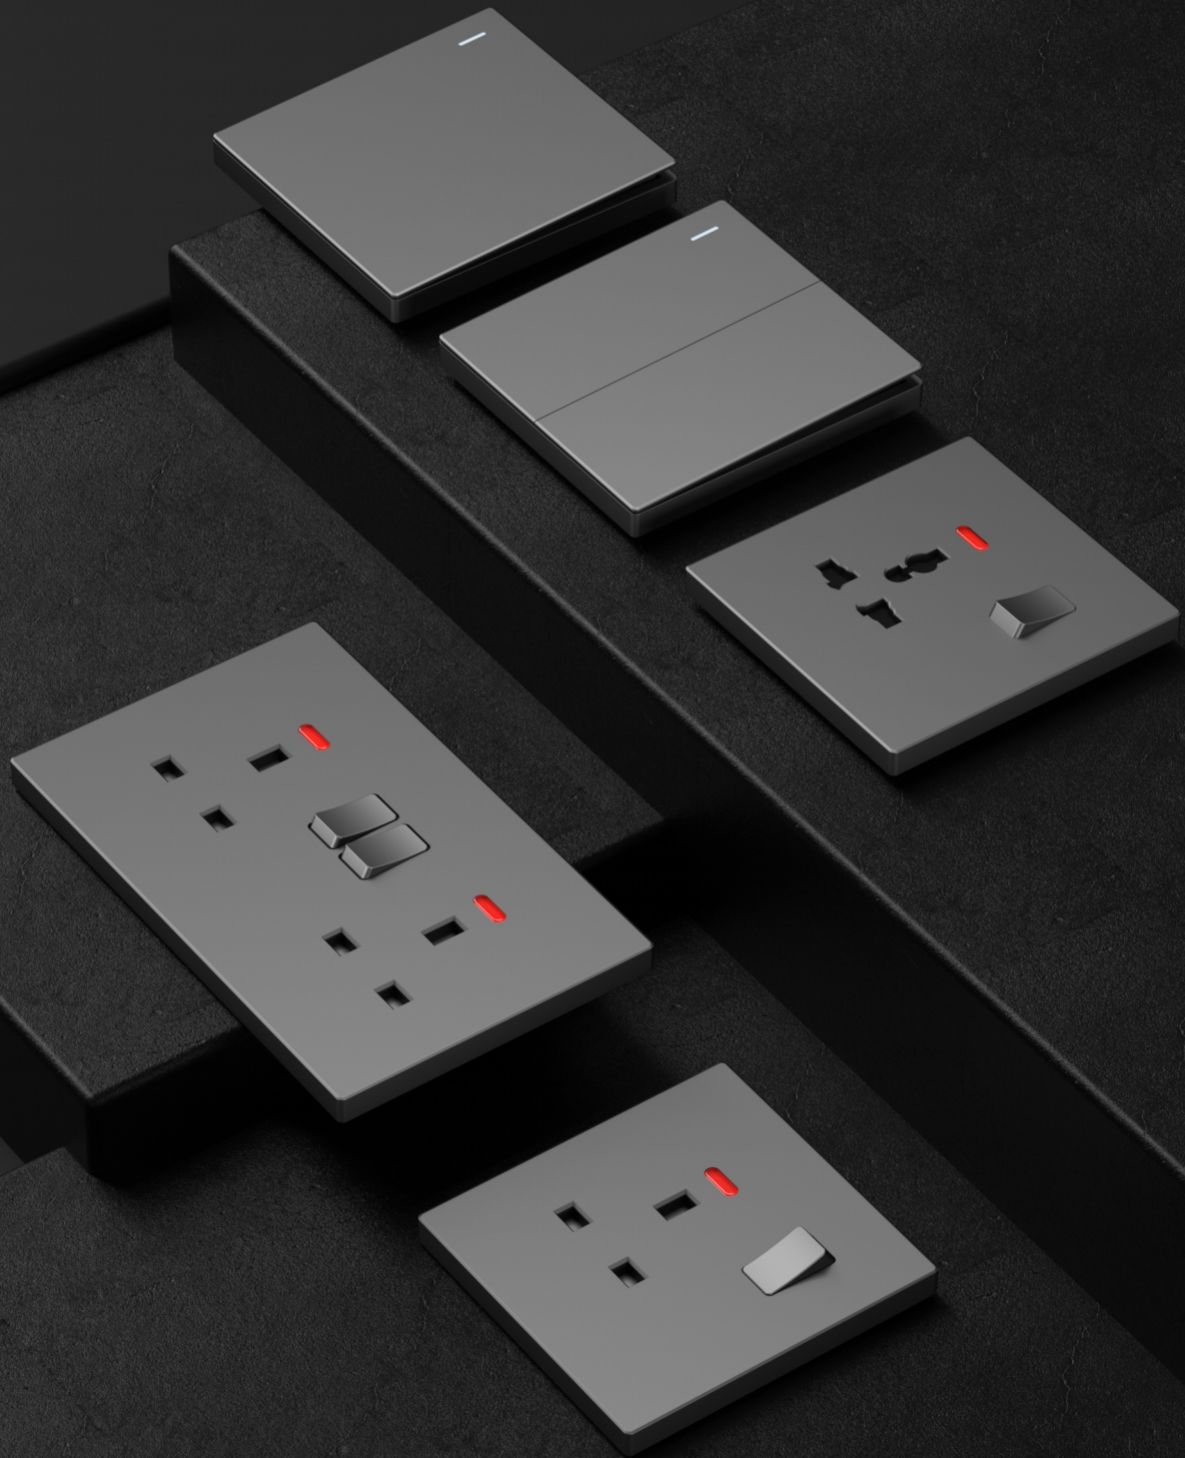

A6-051
45A DP switch + 13A socket w/neon

A6-052
2gang blank plate

A6 SERIES

Flat frameless design with large panel switch

■ Grey

A6 SERIES

Cutting edge technology allows you to enjoy a high-quality life;
The latest creative products lead the design trend;