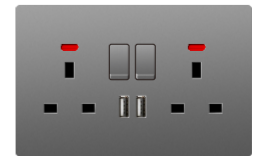

A6-044
13A switched socket with neon
+ 2 USB