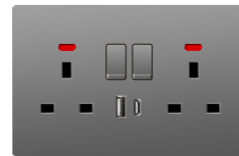

A6-043
13A switched socket with neon
+ USB+Type-c