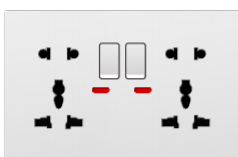

A6-049
2x5 pin MF switched socket with neon