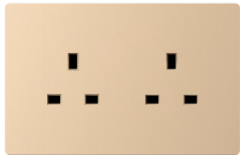

T20-041
13A switched socket with neon