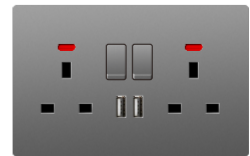

T20-042
13A switched socket with neon

T20-043
13A switched socket with neon
+ USB+Type-c

T20-044
13A switched socket with neon
+ 2 USB

T20-045
2x3 pin MF switched socket with neon

T20-046
2x3 pin MF switched socket with neon