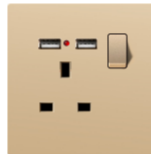

A6-013
13A switched socket with
neon+ 2USB