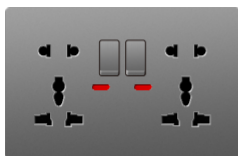

A6-049
2x5 pin MF switched socket with neon