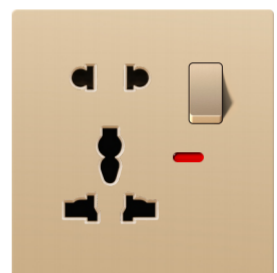

A6-051
45A DP switch + 13A socket w/neon

A6-052
2gang blank plate

A6 SERIES

Flat frameless design with large panel switch

■ Gold

A6 SERIES

Cutting edge technology allows you to enjoy a high-quality life;
The latest creative products lead the design trend;