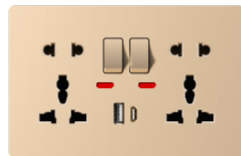

T20-050
2x5 pin MF switched socket with
neon+ USB+Type-c