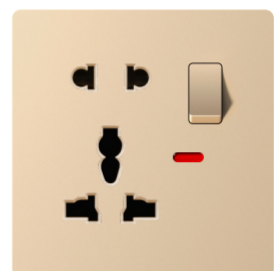

T20-051
45A DP switch + 13A socket w/neon

T20-052
2gang blank plate

T20 SERIES

Flat frameless design with large panel switch

■ Gold

T20 SERIES

A brand new large panel switch, whether creating modern, quiet or luxurious spaces, can bring unique and distinctive brilliance