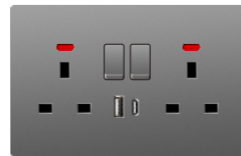

T20-043
13A switched socket with neon
+ USB+Type-c