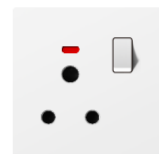

T20-020
15A switched socket
with neon