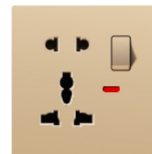

A6-019
5 pin MF switched socket
with neon