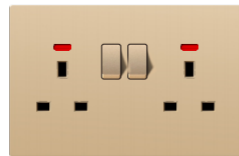

A6-041
13A switched socket with neon

A6-042
13A switched socket with neon

A6-043
13A switched socket with neon
+ USB+Type-c

A6-044
13A switched socket with neon
+2 USB

A6-045
2x3 pin MF switched socket with neon