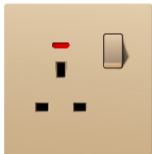

A6-005
Doorbell switch

A6-006
20A switch with neon

A6-007
45A switch with neon

A6-008
fan speed 500w

A6-009
Light dimmer
Light dimmer 500w
Light dimmer 1000w
Light dimmer 1500w

A6-010
13A socket

A6-011
13A switched socket with neon