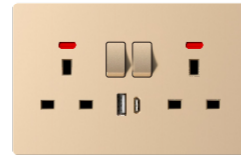

T20-043
13A switched socket with neon
+ USB+Type-c