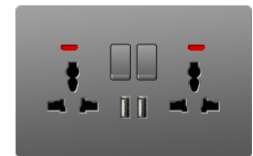

A6-048
2x3 pin MF switched socket with
neon + 2USB