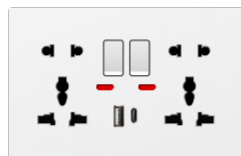

T20-050
2x5 pin MF switched socket with
neon+ USB+Type-c