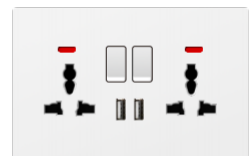

T20-048
2x3 pin MF switched socket with
neon + 2 USB