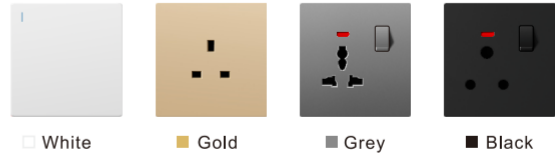

A6 SERIES

Gold