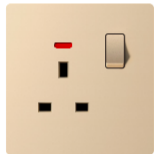

T20-005
Doorbell switch

T20-006
20A switch with neon

T20-007
45A switch with neon

T20-008
fan speed 500w

T20-009
Light dimmer
light dimmer 500w
light dimmer 1000w
light dimmer 1500w

T20-010
13A socket

T20-011
13A switched socket with neon