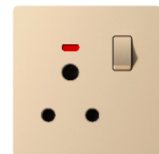

T20-020
15A switched socket
with neon