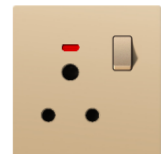

A6-020
15A switched socket
with neon