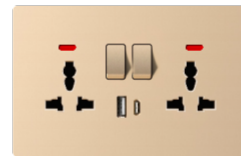

T20-042
13A switched socket with neon

T20-043
13A switched socket with neon
+ USB+Type-c

T20-044
13A switched socket with neon
+ 2 USB

T20-045
2x3 pin MF switched socket with neon

T20-046
2x3 pin MF switched socket with neon