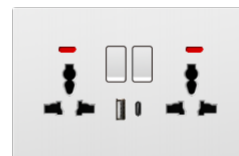

A6-047
2x3 pin MF switched socket with
neon + USB+Type-c