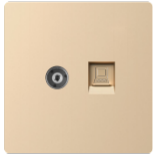

T20-031
TV+Tel socket
TV+Computer socket