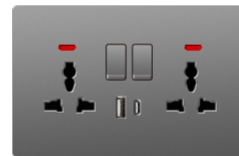

A6-042
13A switched socket with neon

A6-043
13A switched socket with neon
+ USB+Type-c

A6-044
13A switched socket with neon
+ 2 USB

A6-045
2x3 pin MF switched socket with neon

A6-046
2x3 pin MF switched socket with neon