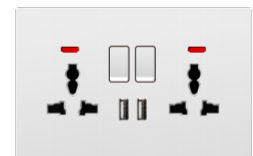

A6-048
2x3 pin MF switched socket with
neon + 2USB