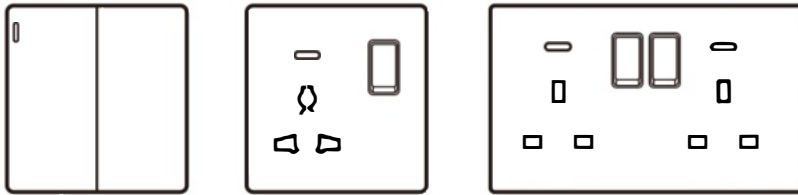

Global Standard

Switch and Sockets

2025 / PRODUCT CATALOGUE

About us

Our company is a new building electrical enterprise engaged in research and development, production and sales. We specialize in the production of low voltage electrical products, including medium wall switches and sockets, and are committed to building a professional building electrical manufacturer and providing customers with comprehensive building electrical solution products.