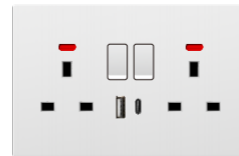

A6-043
13A switched socket with neon
+ USB+Type-c