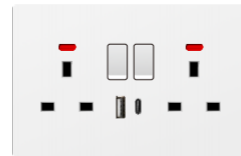

T20-043
13A switched socket with neon
+ USB+Type-c