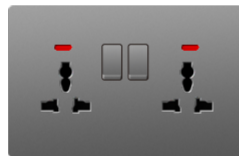

A6-042
13A switched socket with neon

A6-043
13A switched socket with neon
+ USB+Type-c

A6-044
13A switched socket with neon
+ 2 USB

A6-045
2x3 pin MF switched socket with neon

A6-046
2x3 pin MF switched socket with neon