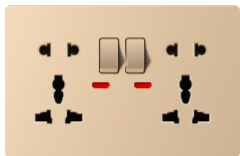

T20-049
2x5 pin MF switched socket with neon