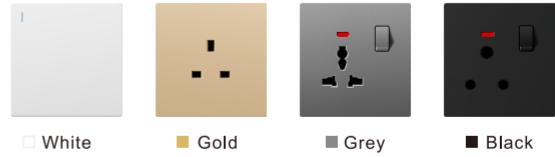

A6 SERIES

■ Grey

A6-016
MF switched socket
+ USB + Type-C