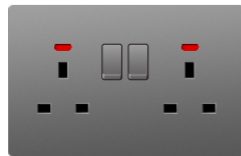

T20-042
13A switched socket with neon

T20-043
13A switched socket with neon
+ USB+Type-c

T20-044
13A switched socket with neon
+ 2 USB

T20-045
2x3 pin MF switched socket with neon

T20-046
2x3 pin MF switched socket with neon