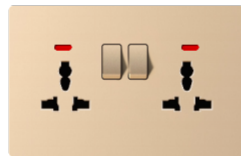

T20-042
13A switched socket with neon

T20-043
13A switched socket with neon
+ USB+Type-c

T20-044
13A switched socket with neon
+ 2 USB

T20-045
2x3 pin MF switched socket with neon

T20-046
2x3 pin MF switched socket with neon