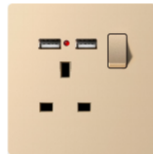

T20-013
13A switched socket with
neon + 2USB