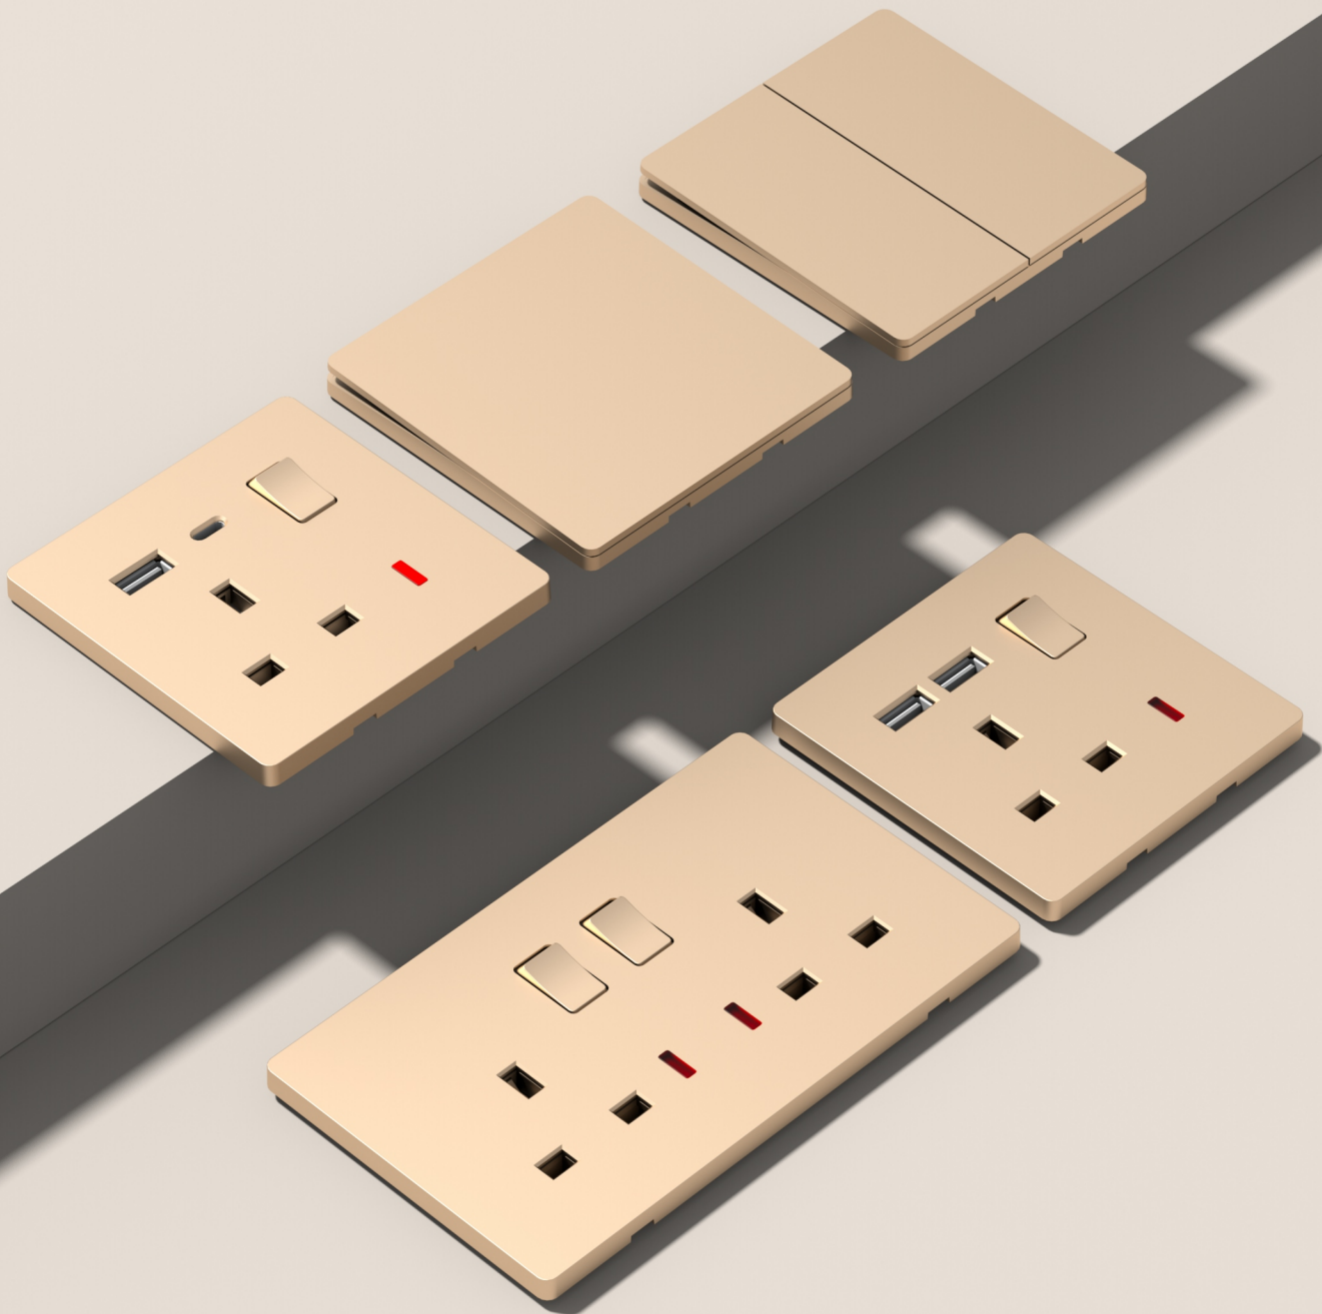

T20-047
2x3 pin MF switched socket with
neon + USB+Type-c

T20-048
2x3 pin MF switched socket with
neon + 2 USB

T20-049
2x5 pin MF switched socket with neon

T20-050
2x5 pin MF switched socket with
neon+ USB+Type-c

T20-051
45A DP switch + 13A socket w/neon

T20-052
2gang blank plate

T20 SERIES

Flat frameless design with large panel switch

■ Gold

T20 SERIES

A brand new large panel switch, whether creating modern, quiet or luxurious spaces, can bring unique and distinctive brilliance