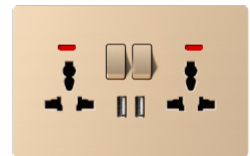

T20-048
2x3 pin MF switched socket with
neon + 2USB