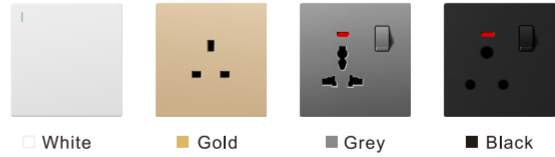

A6 SERIES

■ Black