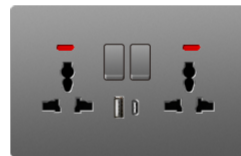

T20-042
13A switched socket with neon

T20-043
13A switched socket with neon
+ USB+Type-c

T20-044
13A switched socket with neon
+ 2 USB

T20-045
2x3 pin MF switched socket with neon

T20-046
2x3 pin MF switched socket with neon