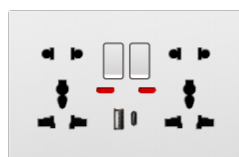

A6-046
2x3 pin MF switched socket with neon

A6-047
2x3 pin MF switched socket with
neon + USB+Type-c

A6-048
2x3 pin MF switched socket with
neon + 2USB

A6-049
2x5 pin MF switched socket with neon

A6-050
2x5 pin MF switched socket with
neon+ USB+Type-c