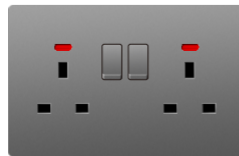

A6-042
13A switched socket with neon